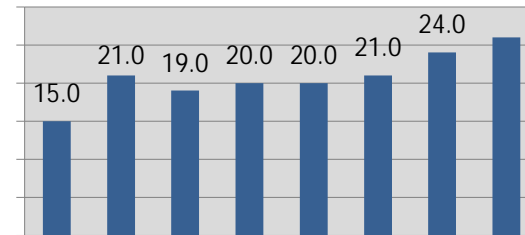

# Berkeley Public Schools

Class Size Update

Fall 2014

# Southeast Zone Elementary Class Size Average

Middle School Class Size  $k_1 = 19$  (S)rag y