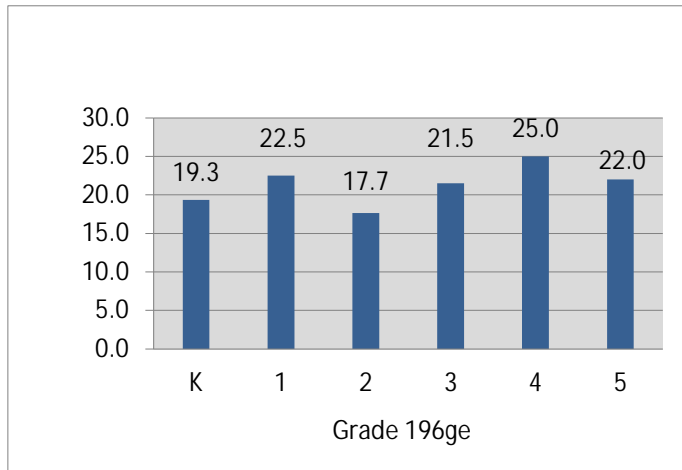

# Berkeley Public Schools

Class Size Update

Fall 2014

# Southeast Zone Elementary Class Size Average

Middle School Class Size  $k_1 = 19$  (S)rag y

# Longfellow Middle School Class Size Average by Subject