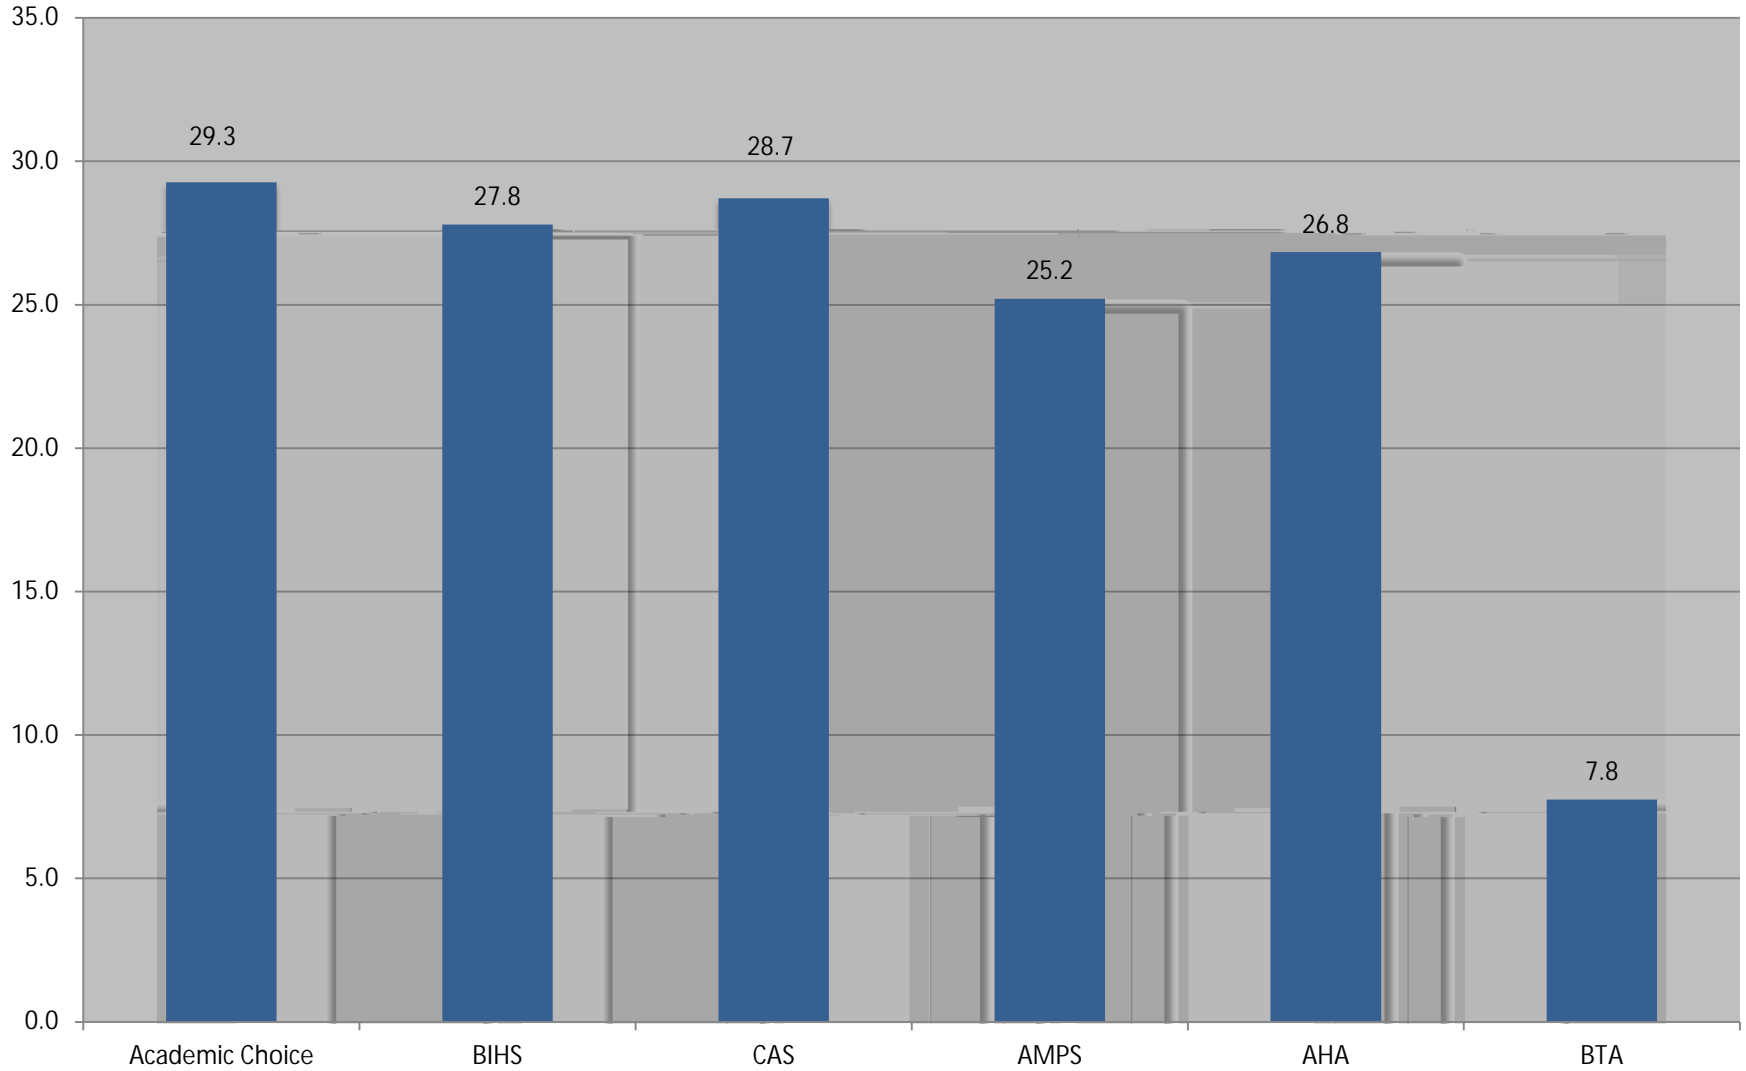

Berkeley Unified School District

Longfellow Class Size Average by Subject

Berkeley Unified School District

Willard Class Size Average by Subject

Berkeley Unified School District

Berkeley High School Overall Average by SLC