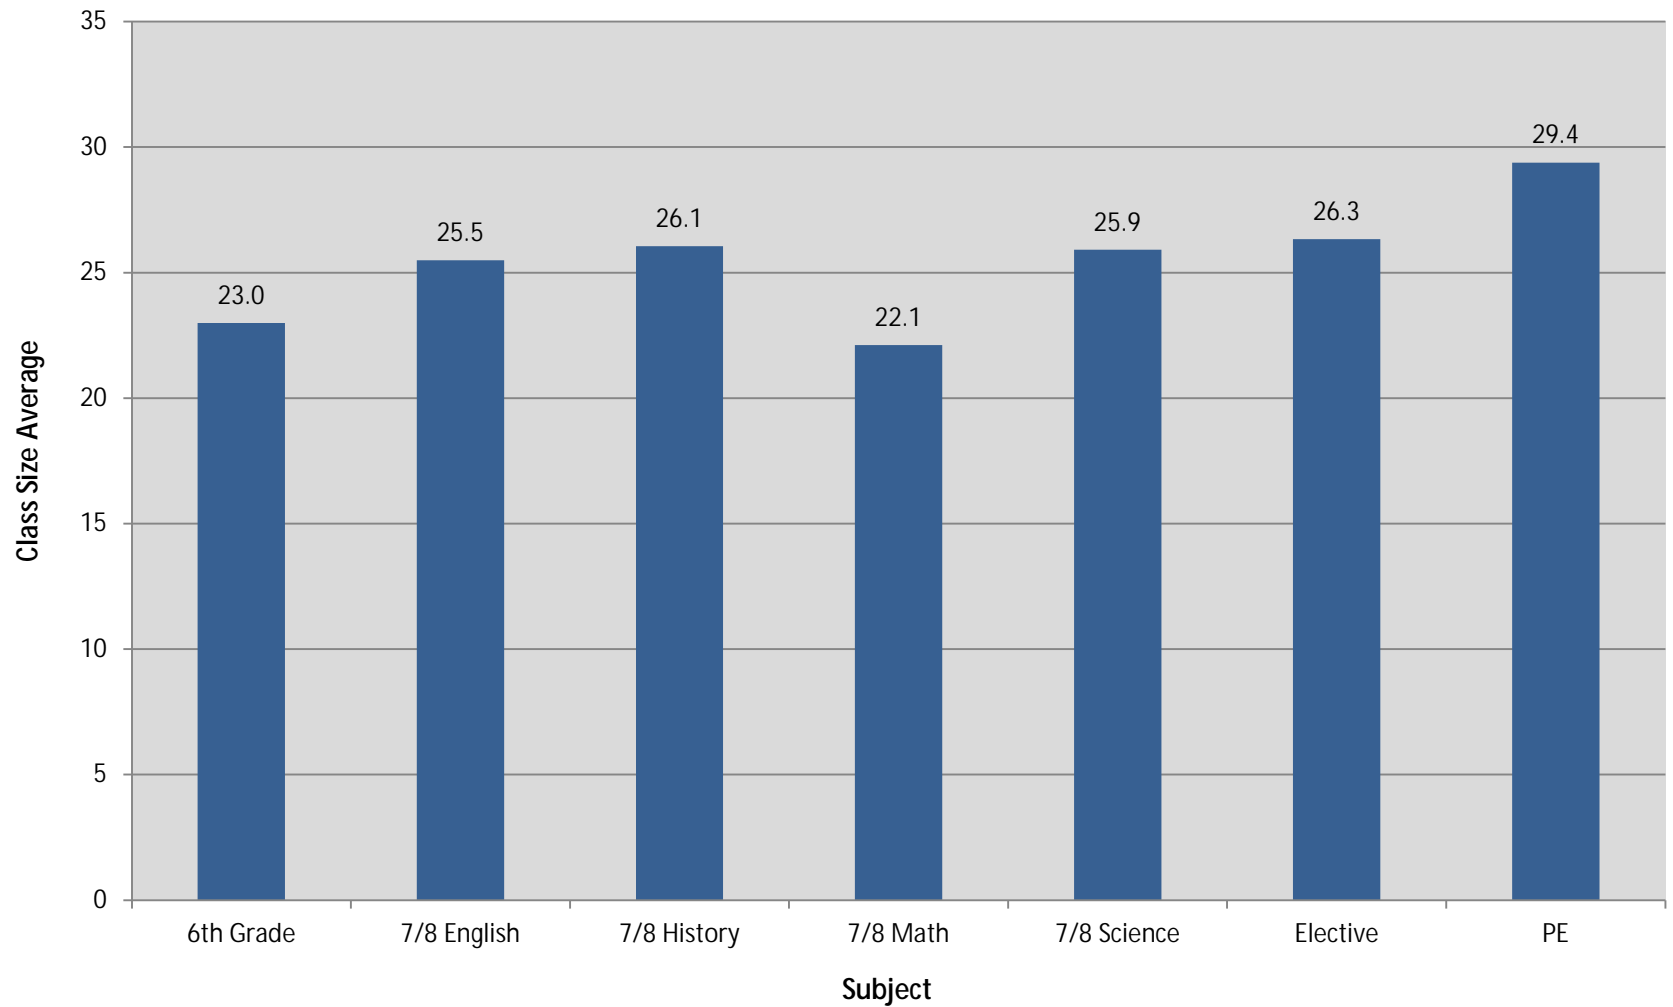

Berkeley Unified School District

Elementary Class Size Average* by Grade

Berkeley Unified School District

Northwest Zone Elementary Class Size Average*

Berkeley Unified School District

Middle School Class Size Average by Subject*