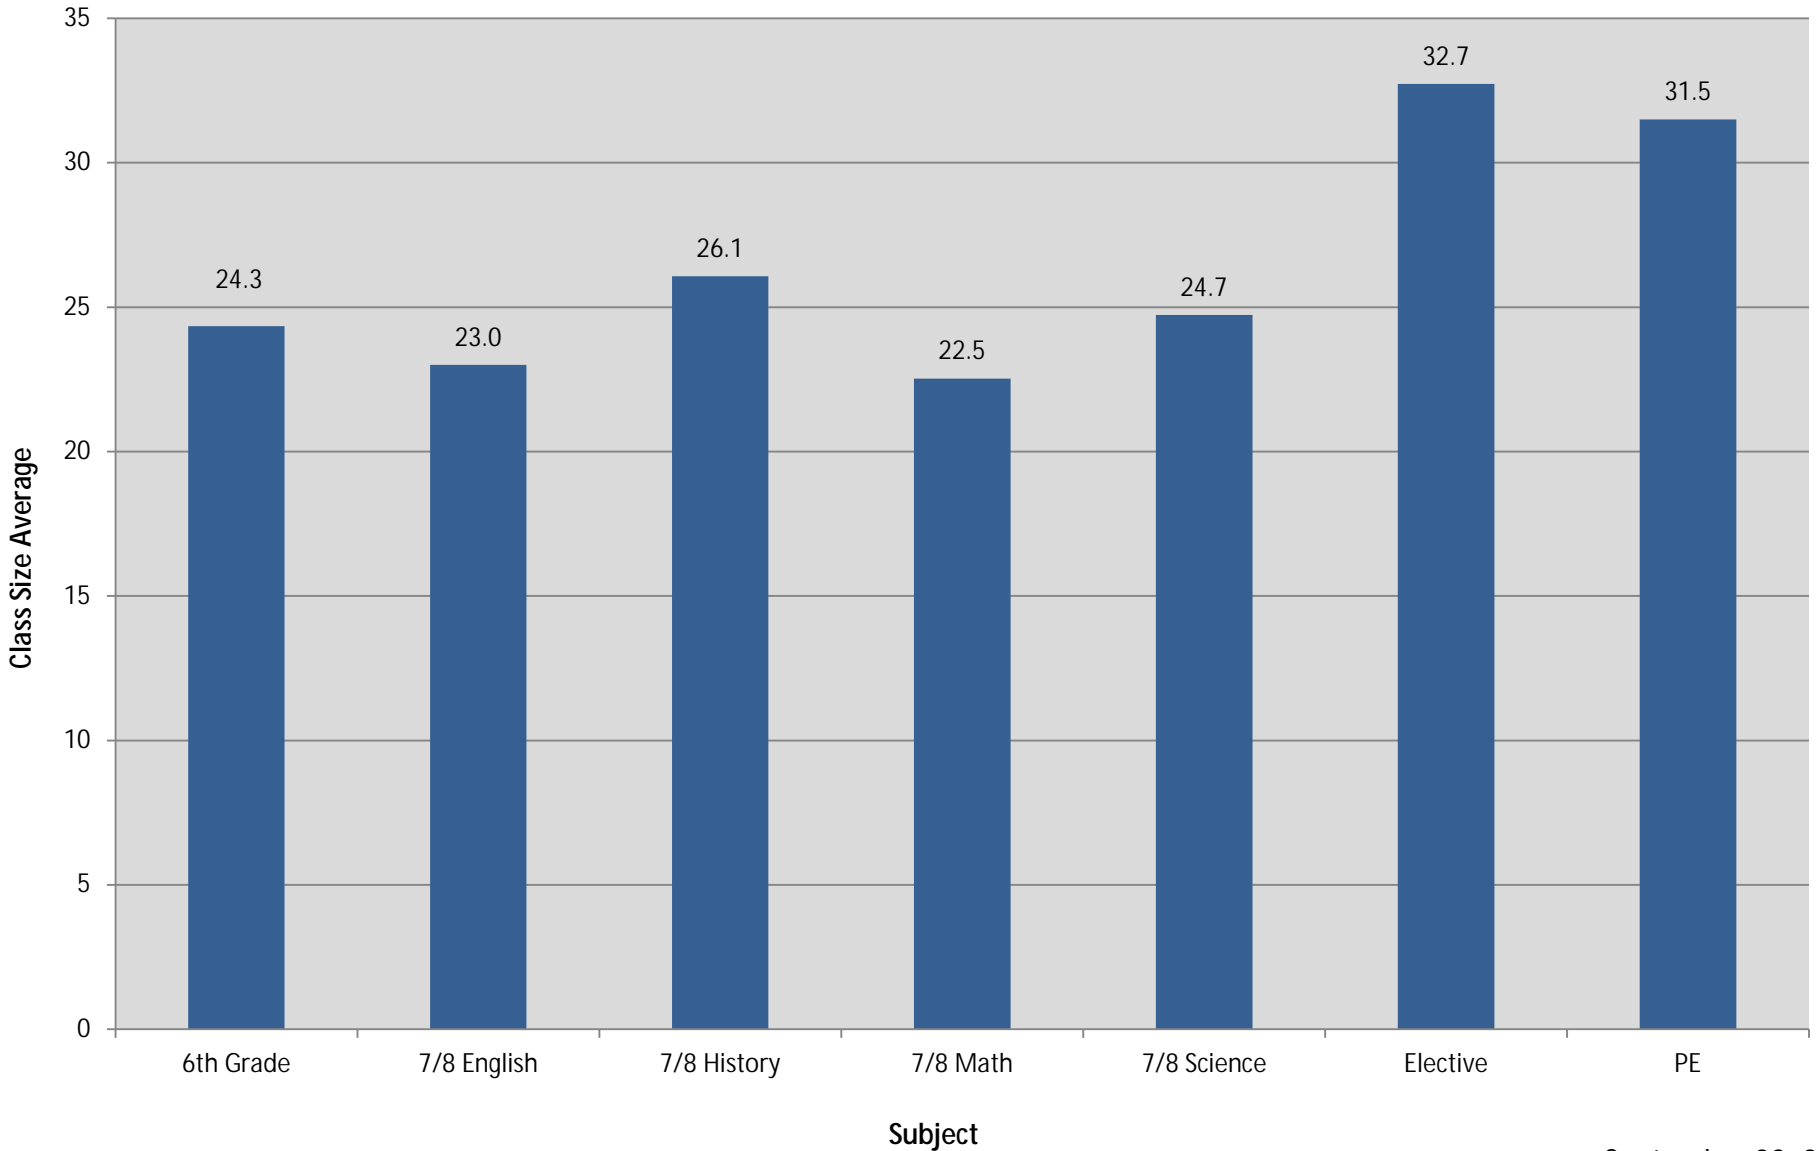

Berkeley Unified School District

Elementary Class Size Average* by Grade

Berkeley Unified School District

Northwest Zone Elementary Class Size Average*

Berkeley Unified School District

Middle School Class Size Average by Subject*

Berkeley Unified School District

Longfellow Class Size Average by Subject

Berkeley Unified School District

Willard Class Size Average by Subject

Berkeley Unified School District

Berkeley High School Overall Average by SLC